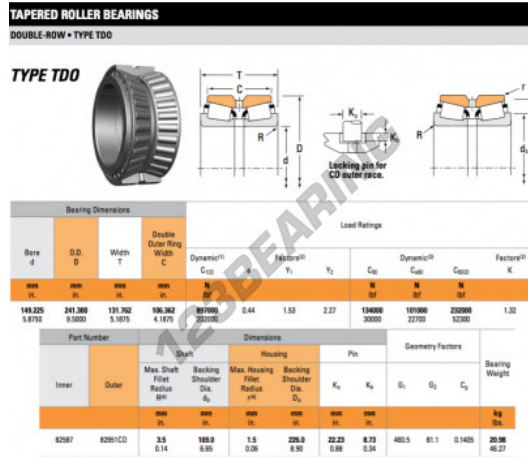

Tapered roller bearing 82587-82951CD-TIMKEN - 82587-82951CD-TIMKEN

<https://www.123bearing.co.uk/bearing-housing/roller-bearing/tapered/82587-82951cd-timken>

PRODUCT FEATURES

| | |
|------------------|---------------|
| Brand | TIMKEN |
| N° Ean13 | 3663952360065 |
| Inside diameter | 149.225 mm |
| Outside diameter | 241.3 mm |
| Thickness | 131.762 mm |
| Packaging | - |