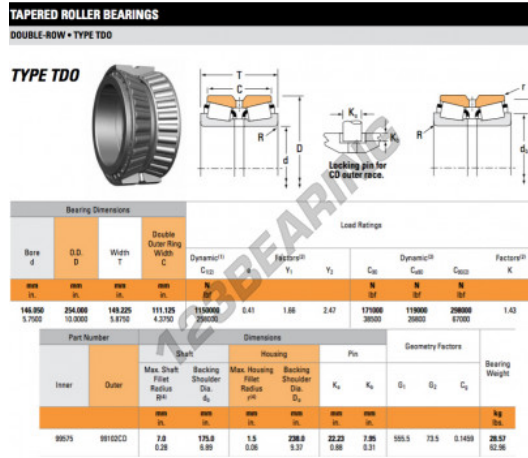

# Tapered roller bearing 99575-99102CD-TIMKEN - 99575-99102CD-TIMKEN

<https://www.123bearing.co.uk/bearing-housing/roller-bearing/tapered/99575-99102cd-timken>

## PRODUCT FEATURES

Brand	TIMKEN
N° Ean13	3663952360034
Inside diameter	146.05 mm
Outside diameter	254 mm
Thickness	149.225 mm
Packaging	1

[contact@123bearing.co.uk](mailto:contact@123bearing.co.uk)

02038 087 274