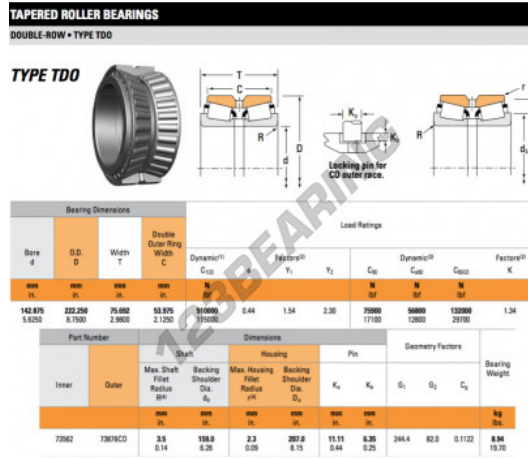

Tapered roller bearing 73562-73876CD-TIMKEN - 73562-73876CD-TIMKEN

<https://www.123bearing.co.uk/bearing-housing/roller-bearing/tapered/73562-73876cd-timken>

PRODUCT FEATURES

Brand	TIMKEN
N° Ean13	3663952359977
Inside diameter	142.875 mm
Outside diameter	222.25 mm
Thickness	75.692 mm
Packaging	1