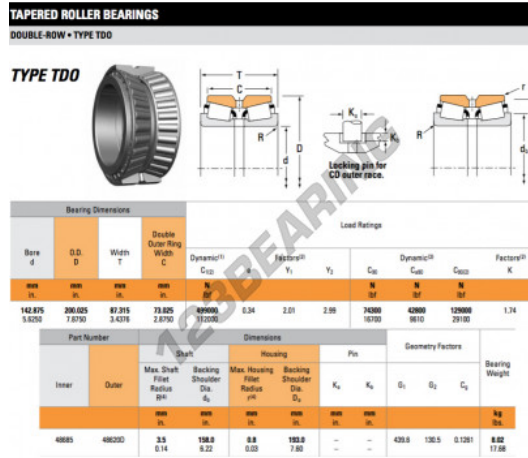

Tapered roller bearing 48685-48620D-TIMKEN - 48685-48620D-TIMKEN

<https://www.123bearing.co.uk/bearing-housing/roller-bearing/tapered/48685-48620d-timken>

PRODUCT FEATURES

Brand	TIMKEN
N° Ean13	3663952359922
Inside diameter	142.875 mm
Outside diameter	200.025 mm
Thickness	87.315 mm
Weight	3830 g
Packaging	1
Standard	No standard