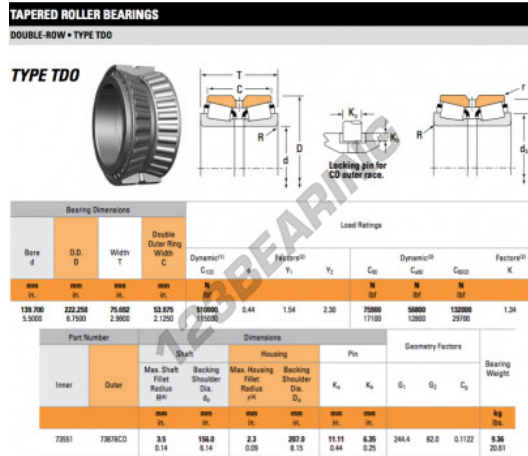

Tapered roller bearing 73551-73876CD-TIMKEN - 73551-73876CD-TIMKEN

<https://www.123bearing.co.uk/bearing-housing/roller-bearing/tapered/73551-73876cd-timken>

PRODUCT FEATURES

Brand	TIMKEN
N° Ean13	3663952359847
Inside diameter	139.7 mm
Outside diameter	222.25 mm
Thickness	75.962 mm
Packaging	1