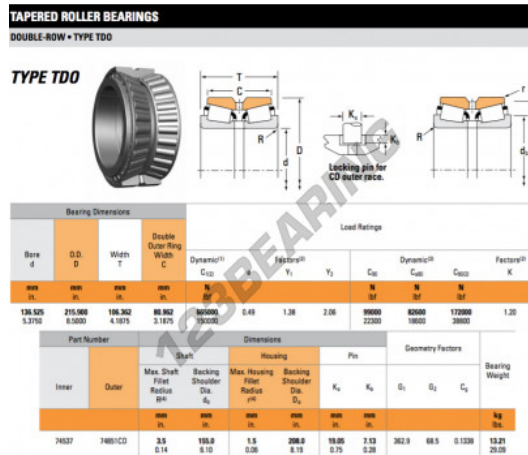

Tapered roller bearing 74537-74851CD-TIMKEN - 74537-74851CD-TIMKEN

<https://www.123bearing.co.uk/bearing-housing/roller-bearing/tapered/74537-74851cd-timken>

PRODUCT FEATURES

Brand	TIMKEN
N° Ean13	3663952359793
Inside diameter	136.525 mm
Outside diameter	215.9 mm
Thickness	106.362 mm
Packaging	1