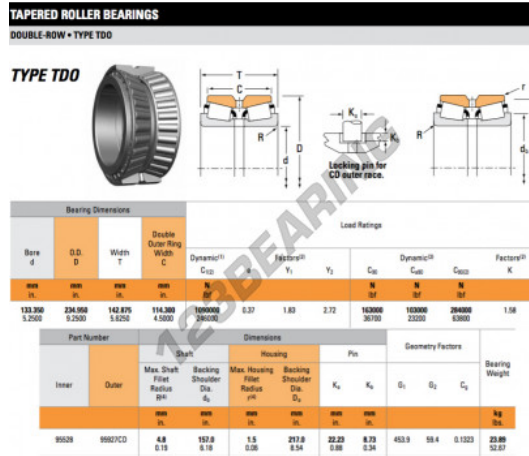

Tapered roller bearing 95528-95927CD-TIMKEN - 95528-95927CD-TIMKEN

<https://www.123bearing.co.uk/bearing-housing/roller-bearing/tapered/95528-95927cd-timken>

PRODUCT FEATURES

Brand	TIMKEN
N° Ean13	3663952359779
Inside diameter	133.35 mm
Outside diameter	234.95 mm
Thickness	142.875 mm
Packaging	1