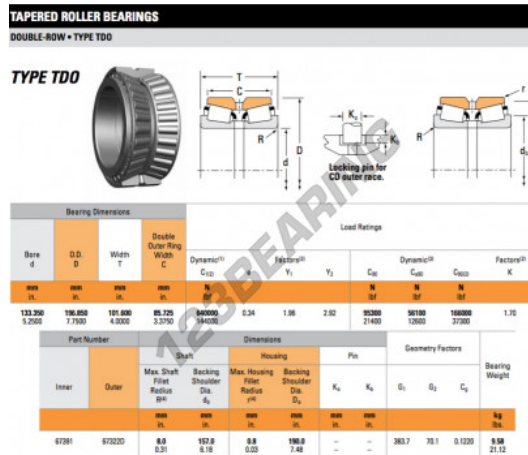

Tapered roller bearing 67391-67322D-TIMKEN - 67391-67322D-TIMKEN

<https://www.123bearing.co.uk/bearing-housing/roller-bearing/tapered/67391-67322d-timken>

PRODUCT FEATURES

Brand	TIMKEN
N° Ean13	3663952359731
Inside diameter	133.35 mm
Outside diameter	196.85 mm
Thickness	101.6 mm
Weight	9580 g
Packaging	1