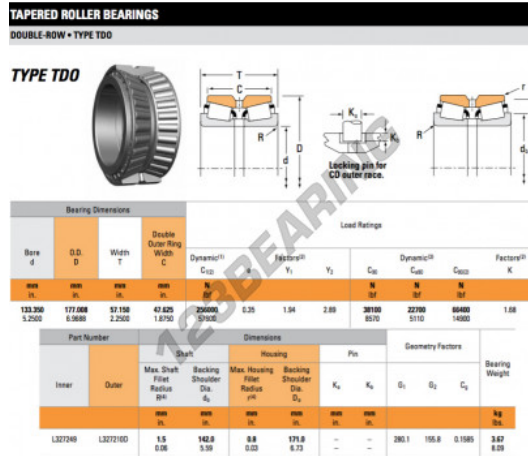

Tapered roller bearing L327249-L327210D-TIMKEN - L327249-L327210D-TIMKEN

<https://www.123bearing.co.uk/bearing-housing/roller-bearing/tapered/l327249-l327210d-timken>

PRODUCT FEATURES

Brand	TIMKEN
N° Ean13	3663952359700
Inside diameter	133.35 mm
Outside diameter	177.008 mm
Thickness	57.15 mm
Packaging	1