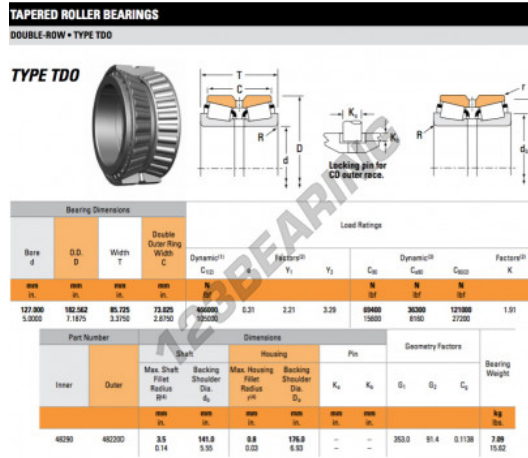

Tapered roller bearing 48290-48220D-TIMKEN - 48290-48220D-TIMKEN

<https://www.123bearing.co.uk/bearing-housing/roller-bearing/tapered/48290-48220d-timken>

PRODUCT FEATURES

Brand	TIMKEN
N° Ean13	3663952359571
Inside diameter	127 mm
Outside diameter	182.562 mm
Thickness	85.725 mm
Weight	7090 g
Packaging	1