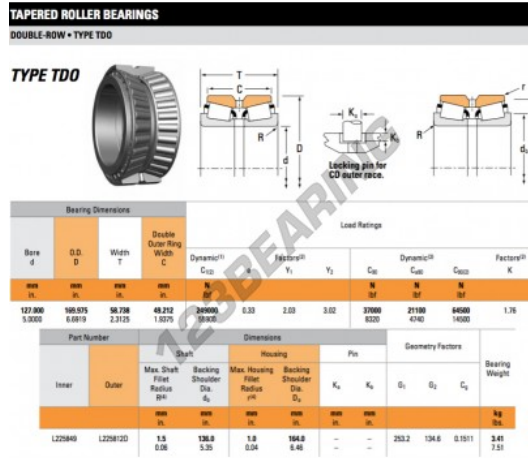

# Tapered roller bearing L225849-L225812D-TIMKEN - L225849-L225812D-TIMKEN

<https://www.123bearing.co.uk/bearing-housing/roller-bearing/tapered/l225849-l225812d-timken>

## PRODUCT FEATURES

Brand	TIMKEN
N° Ean13	3663952359564
Inside diameter	127 mm
Inside diameter	5" inch
Outside diameter	169.975 mm
Outside diameter	6.692" inch
Thickness	58.738 mm
Thickness	2 5/16" inch
Packaging	1