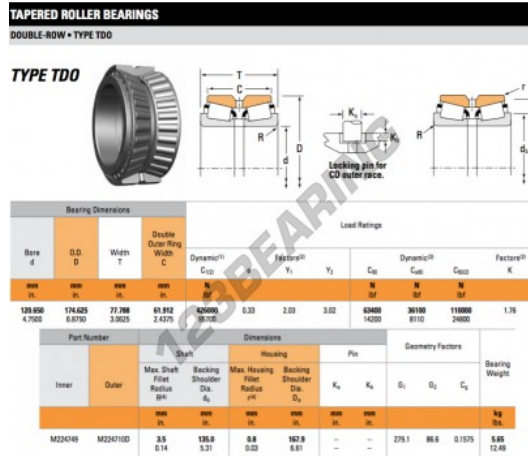

# Tapered roller bearing M224749-M224710D-TIMKEN - M224749-M224710D-TIMKEN

<https://www.123bearing.co.uk/bearing-housing/roller-bearing/tapered/m224749-m224710d-timken>

## PRODUCT FEATURES

Brand	TIMKEN
N° Ean13	3663952359502
Inside diameter	120.65 mm
Outside diameter	174.625 mm
Thickness	77.788 mm
Weight	2680 g
Packaging	1

[contact@123bearing.co.uk](mailto:contact@123bearing.co.uk)