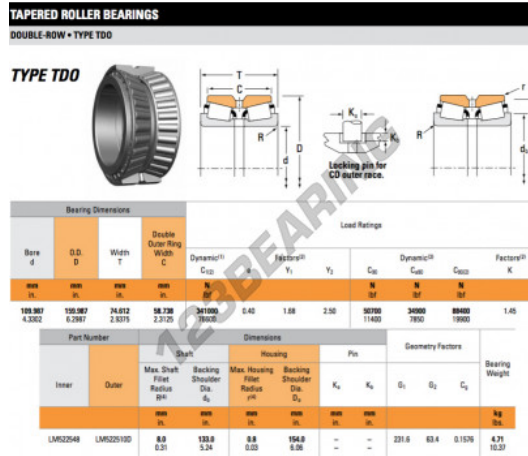

# Tapered roller bearing LM522548-LM522510D-TIMKEN - LM522548-LM522510D-TIMKEN

<https://www.123bearing.co.uk/bearing-housing/roller-bearing/tapered/lm522548-lm522510d-timken>

## PRODUCT FEATURES

Brand	TIMKEN
N° Ean13	3663952359373
Inside diameter	109.987 mm
Outside diameter	159.987 mm
Thickness	74.612 mm
Packaging	1

[contact@123bearing.co.uk](mailto:contact@123bearing.co.uk)