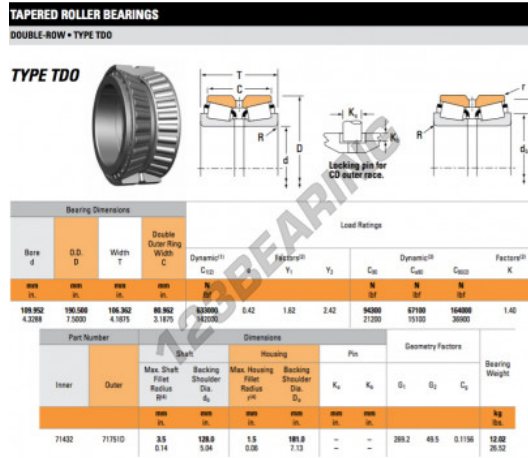

Tapered roller bearing 71432-71751D-TIMKEN - 71432-71751D-TIMKEN

<https://www.123bearing.co.uk/bearing-housing/roller-bearing/tapered/71432-71751d-timken>

PRODUCT FEATURES

Brand	TIMKEN
N° Ean13	3663952359366
Inside diameter	109.952 mm
Outside diameter	190.5 mm
Thickness	106.362 mm
Packaging	1