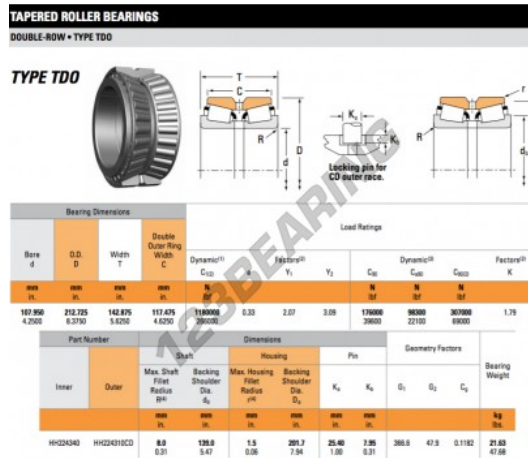

# Tapered roller bearing HH224340-HH224310CD-TIMKEN - HH224340-HH224310CD-TIMKEN

<https://www.123bearing.co.uk/bearing-housing/roller-bearing/tapered/hh224340-hh224310cd-timken>

## PRODUCT FEATURES

Brand	TIMKEN
N° Ean13	3663952359342
Inside diameter	107.95 mm
Outside diameter	212.725 mm
Thickness	142.875 mm
Packaging	1

[contact@123bearing.co.uk](mailto:contact@123bearing.co.uk)