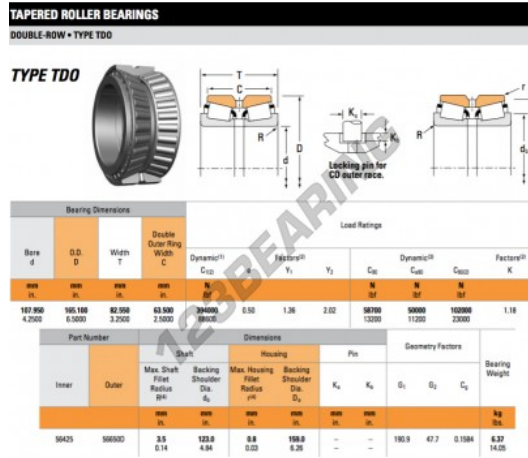

Tapered roller bearing 56425-56650D-TIMKEN - 56425-56650D-TIMKEN

<https://www.123bearing.co.uk/bearing-housing/roller-bearing/tapered/56425-56650d-timken>

PRODUCT FEATURES

Brand	TIMKEN
N° Ean13	3663952359304
Inside diameter	107.95 mm
Outside diameter	165.1 mm
Thickness	82.55 mm
Packaging	1