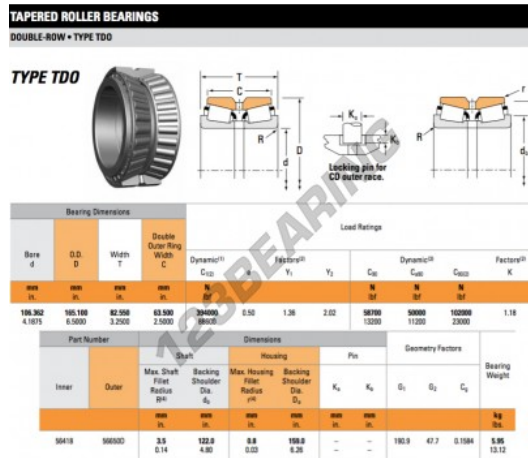

Tapered roller bearing 56418-56650D-TIMKEN - 56418-56650D-TIMKEN

<https://www.123bearing.co.uk/bearing-housing/roller-bearing/tapered/56418-56650d-timken>

PRODUCT FEATURES

Brand	TIMKEN
N° Ean13	3663952359267
Inside diameter	106.362 mm
Outside diameter	165.1 mm
Thickness	82.55 mm
Packaging	1