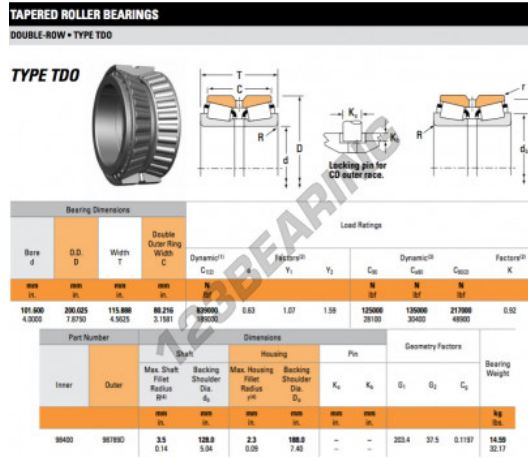

Tapered roller bearing 98400-98789D-TIMKEN - 98400-98789D-TIMKEN

<https://www.123bearing.co.uk/bearing-housing/roller-bearing/tapered/98400-98789d-timken>

PRODUCT FEATURES

Brand	TIMKEN
N° Ean13	3663952359069
Inside diameter	101.6 mm
Outside diameter	200.025 mm
Thickness	115.888 mm
Weight	14590 g
Packaging	1