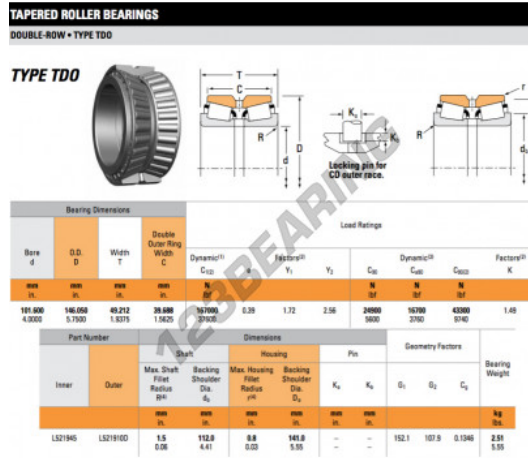

Tapered roller bearing L521945-L521910D-TIMKEN - L521945-L521910D-TIMKEN

<https://www.123bearing.co.uk/bearing-housing/roller-bearing/tapered/l521945-l521910d-timken>

PRODUCT FEATURES

Brand	TIMKEN
N° Ean13	3663952358956
Inside diameter	101.6 mm
Outside diameter	146.05 mm
Thickness	49.212 mm
Packaging	1