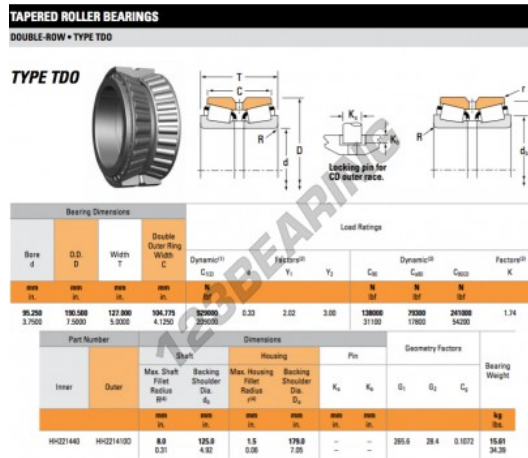

Tapered roller bearing HH221440-HH221410D-TIMKEN - HH221440-HH221410D-TIMKEN

<https://www.123bearing.co.uk/bearing-housing/roller-bearing/tapered/hh221440-hh221410d-timken>

PRODUCT FEATURES

Brand	TIMKEN
N° Ean13	3663952358772
Inside diameter	95.25 mm
Outside diameter	190.5 mm
Thickness	127 mm
Packaging	1