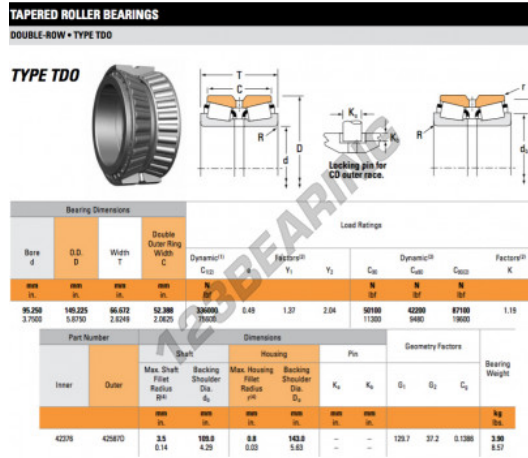

Tapered roller bearing 42376-42587D-TIMKEN - 42376-42587D-TIMKEN

<https://www.123bearing.co.uk/bearing-housing/roller-bearing/tapered/42376-42587d-timken>

PRODUCT FEATURES

Brand	TIMKEN
N° Ean13	3663952358710
Inside diameter	95.25 mm
Inside diameter	3 3/4" inch
Outside diameter	149.225 mm
Outside diameter	5 7/8" inch
Thickness	66.672 mm
Thickness	2.625" inch
Packaging	1