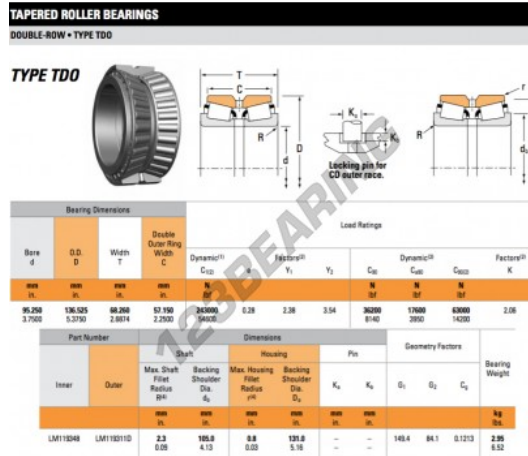

Tapered roller bearing LM119348-LM119311D-TIMKEN - LM119348-LM119311D-TIMKEN

<https://www.123bearing.co.uk/bearing-housing/roller-bearing/tapered/lm119348-lm119311d-timken>

PRODUCT FEATURES

Brand	TIMKEN
N° Ean13	3663952358697
Inside diameter	95.25 mm
Outside diameter	136.525 mm
Thickness	68.26 mm
Packaging	1