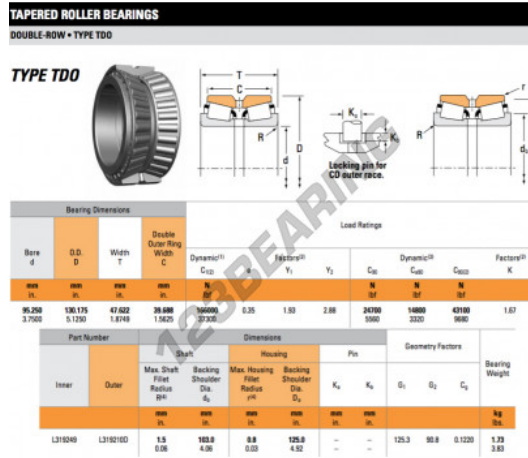

Tapered roller bearing L319249-L319210D-TIMKEN - L319249-L319210D-TIMKEN

<https://www.123bearing.co.uk/bearing-housing/roller-bearing/tapered/l319249-l319210d-timken>

PRODUCT FEATURES

Brand	TIMKEN
N° Ean13	3663952358680
Inside diameter	95.25 mm
Outside diameter	130.175 mm
Thickness	47.622 mm
Packaging	1