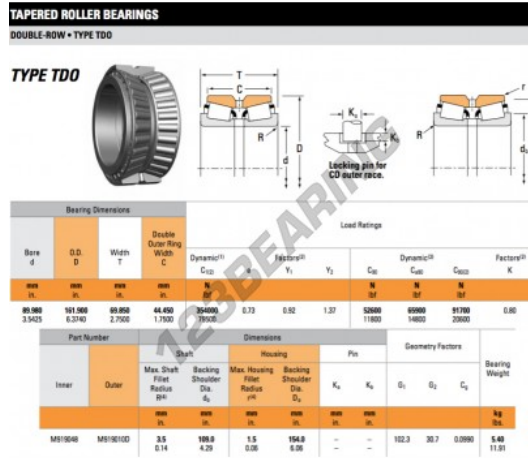

Tapered roller bearing M919048-M919010D-TIMKEN - M919048-M919010D-TIMKEN

<https://www.123bearing.co.uk/bearing-housing/roller-bearing/tapered/m919048-m919010d-timken>

PRODUCT FEATURES

Brand	TIMKEN
N° Ean13	3616060457394
Inside diameter	89.98 mm
Outside diameter	161.9 mm
Thickness	69.85 mm
Weight	5400 g
Packaging	1