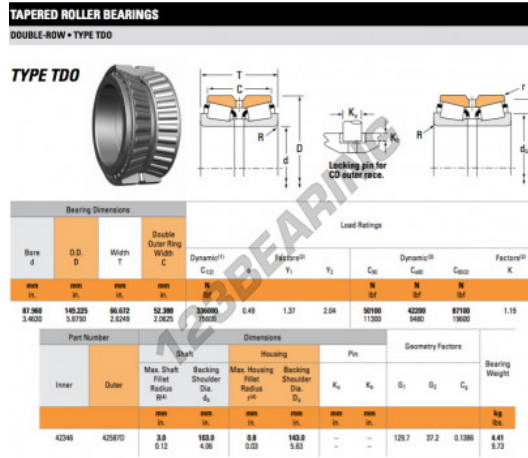

Tapered roller bearing 42346-42587D-TIMKEN - 42346-42587D-TIMKEN

<https://www.123bearing.co.uk/bearing-housing/roller-bearing/tapered/42346-42587d-timken>

PRODUCT FEATURES

Brand	TIMKEN
N° Ean13	3663952358451
Inside diameter	87.96 mm
Outside diameter	149.225 mm
Thickness	66.672 mm
Packaging	1