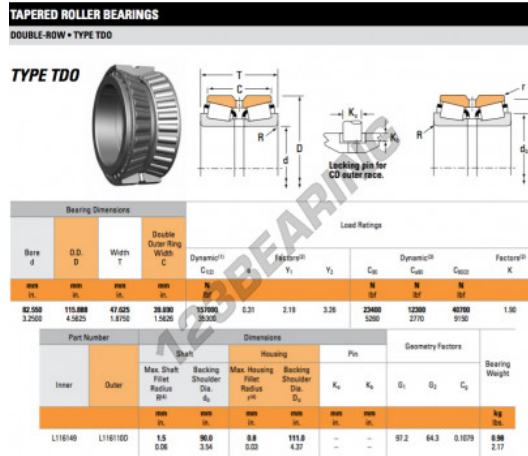

# Tapered roller bearing L116149-LL116110D-TIMKEN - L116149-LL116110D-TIMKEN

<https://www.123bearing.co.uk/bearing-housing/roller-bearing/tapered/l116149-ll116110d-timken>

## PRODUCT FEATURES

Brand	TIMKEN
N° Ean13	3663952358208
Inside diameter	82.55 mm
Outside diameter	115.888 mm
Thickness	47.625 mm
Packaging	1

[contact@123bearing.co.uk](mailto:contact@123bearing.co.uk)

02038 087 274