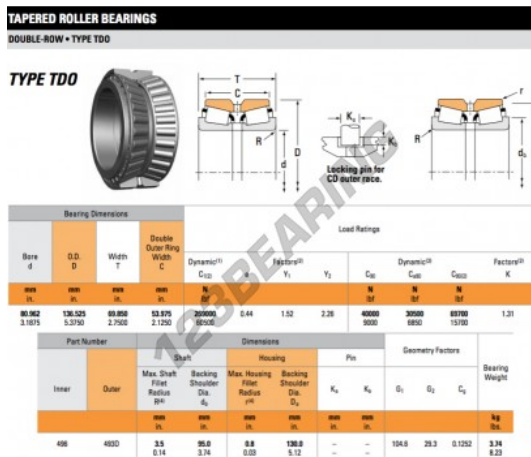

## Tapered roller bearing 496-493D-TIMKEN - 496-493D-TIMKEN

<https://www.123bearing.co.uk/bearing-housing/roller-bearing/tapered/496-493d-timken>

### PRODUCT FEATURES

Brand	TIMKEN
N° Ean13	3663952358178
Inside diameter	80.962 mm
Outside diameter	136.525 mm
Thickness	69.85 mm
Weight	3740 g
Packaging	-

[contact@123bearing.co.uk](mailto:contact@123bearing.co.uk)