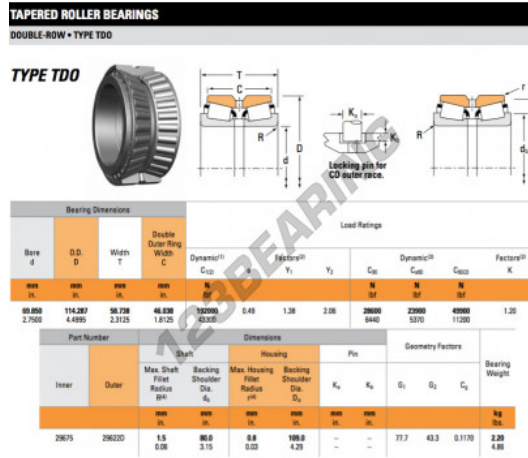

# Tapered roller bearing 29675-29622D-TIMKEN - 29675-29622D-TIMKEN

<https://www.123bearing.co.uk/bearing-housing/roller-bearing/tapered/29675-29622d-timken>

## PRODUCT FEATURES

Brand	TIMKEN
N° Ean13	3663952357614
Inside diameter	69.85 mm
Inside diameter	2 3/4" inch
Outside diameter	114.287 mm
Outside diameter	4.499" inch
Thickness	58.738 mm
Thickness	2 5/16" inch
Packaging	1