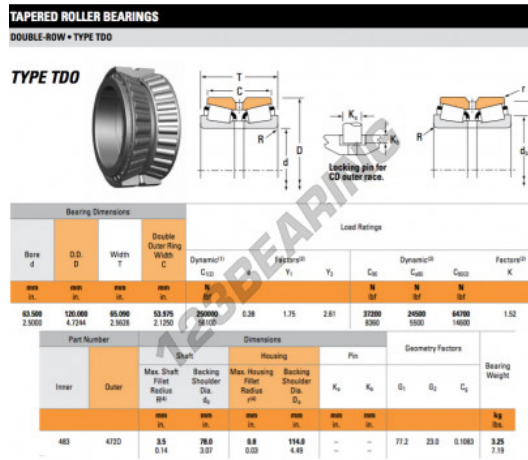

Tapered roller bearing 483-472D-TIMKEN - 483-472D-TIMKEN

<https://www.123bearing.co.uk/bearing-housing/roller-bearing/tapered/483-472d-timken>

PRODUCT FEATURES

Brand	TIMKEN
N° Ean13	3663952357041
Inside diameter	63.5 mm
Outside diameter	120 mm
Thickness	65.09 mm
Weight	3250 g
Packaging	1