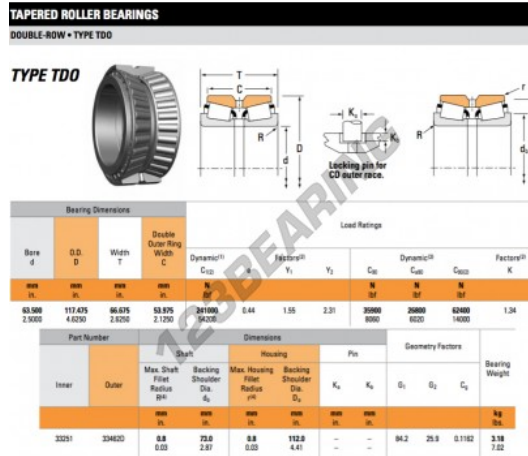

Tapered roller bearing 33251-33462D-TIMKEN - 33251-33462D-TIMKEN

<https://www.123bearing.co.uk/bearing-housing/roller-bearing/tapered/33251-33462d-timken>

PRODUCT FEATURES

Brand	TIMKEN
N° Ean13	3663952357003
Inside diameter	63.5 mm
Outside diameter	117.475 mm
Thickness	66.675 mm
Weight	994 g
Packaging	1