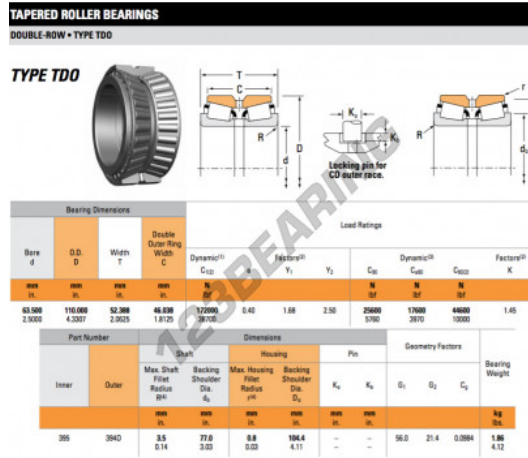

Tapered roller bearing 395-394D-TIMKEN - 395-394D-TIMKEN

<https://www.123bearing.co.uk/bearing-housing/roller-bearing/tapered/395-394d-timken>

PRODUCT FEATURES

Brand	TIMKEN
N° Ean13	3663952356976
Inside diameter	63.5 mm
Inside diameter	2 1/2" inch
Outside diameter	110 mm
Outside diameter	4.331" inch
Thickness	52.388 mm
Thickness	2 1/16" inch
Packaging	1