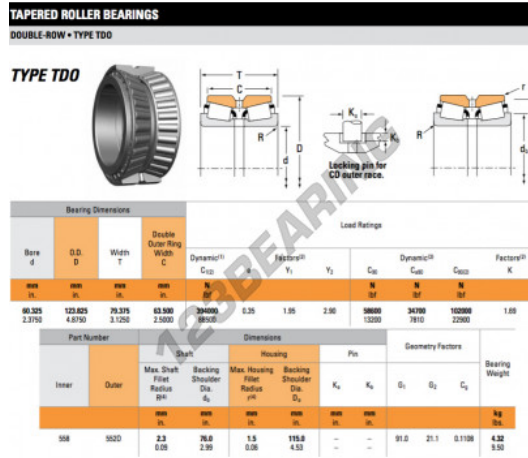

Tapered roller bearing 558-552D-TIMKEN - 558-552D-TIMKEN

<https://www.123bearing.co.uk/bearing-housing/roller-bearing/tapered/558-552d-timken>

PRODUCT FEATURES

Brand	TIMKEN
N° Ean13	3663952356907
Inside diameter	60.325 mm
Outside diameter	123.825 mm
Thickness	79.375 mm
Packaging	1