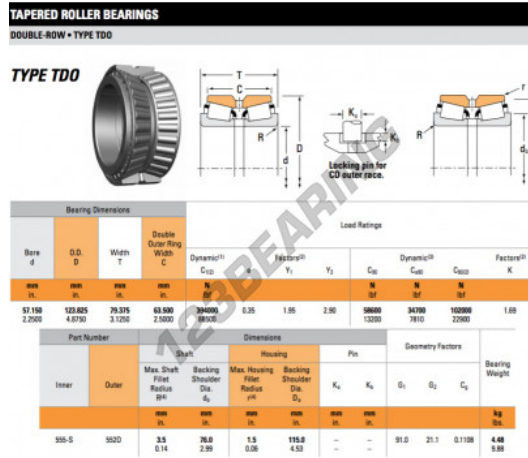

Tapered roller bearing 555-S-552D-TIMKEN - 555-S-552D-TIMKEN

<https://www.123bearing.co.uk/bearing-housing/roller-bearing/tapered/555-s-552d-timken>

PRODUCT FEATURES

Brand	TIMKEN
N° Ean13	3663952356785
Inside diameter	57.15 mm
Inside diameter	2 1/4" inch
Outside diameter	123.825 mm
Outside diameter	4 7/8" inch
Thickness	79.375 mm
Thickness	3 1/8" inch
Packaging	1