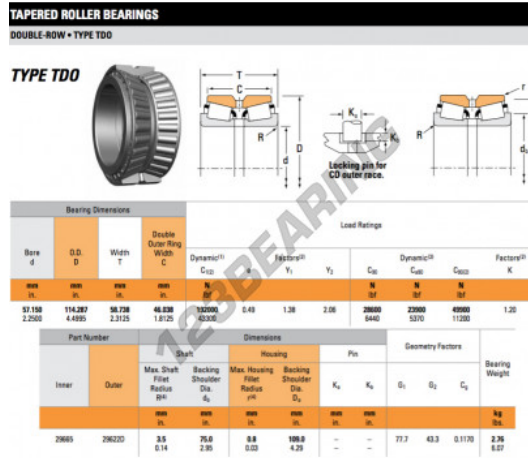

# Tapered roller bearing 29665-29622D-TIMKEN - 29665-29622D-TIMKEN

<https://www.123bearing.co.uk/bearing-housing/roller-bearing/tapered/29665-29622d-timken>

## PRODUCT FEATURES

Brand	TIMKEN
N° Ean13	3663952356747
Inside diameter	57.15 mm
Outside diameter	114.287 mm
Thickness	58.738 mm
Packaging	1

[contact@123bearing.co.uk](mailto:contact@123bearing.co.uk)

02038 087 274