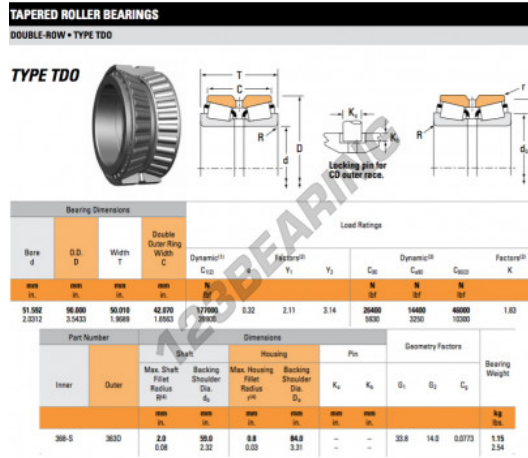

## Tapered roller bearing 368-S-363D-TIMKEN - 368-S-363D-TIMKEN

<https://www.123bearing.co.uk/bearing-housing/roller-bearing/tapered/368-s-363d-timken>

### PRODUCT FEATURES

Brand	TIMKEN
N° Ean13	3663952356389
Inside diameter	51.592 mm
Inside diameter	2 1/32" inch
Outside diameter	90 mm
Outside diameter	3.543" inch
Thickness	50.01 mm
Thickness	1 31/32" inch
Packaging	1
Standard	No standard