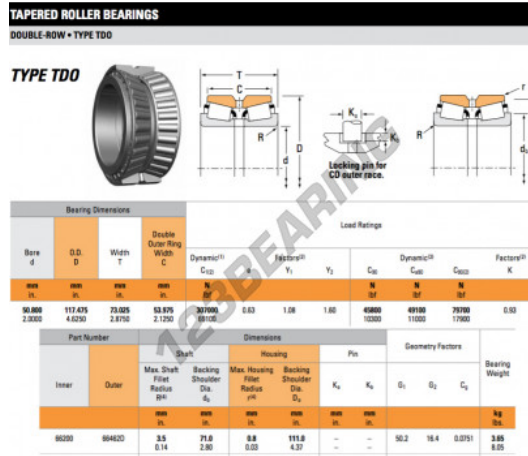

## Tapered roller bearing 66200-66462D-TIMKEN - 66200-66462D-TIMKEN

<https://www.123bearing.co.uk/bearing-housing/roller-bearing/tapered/66200-66462d-timken>

### PRODUCT FEATURES

Brand	TIMKEN
N° Ean13	3663952356365
Inside diameter	50.8 mm
Outside diameter	117.475 mm
Thickness	73.025 mm
Packaging	1

[contact@123bearing.co.uk](mailto:contact@123bearing.co.uk)

02038 087 274