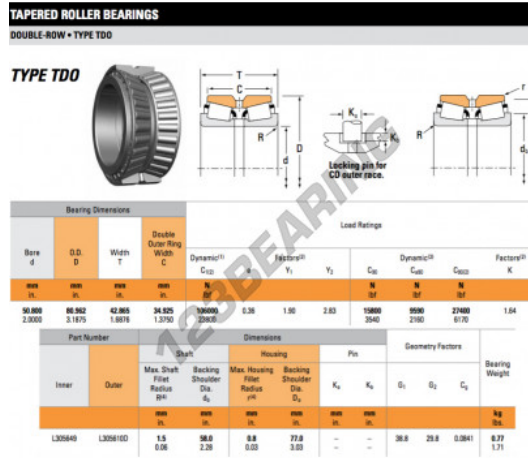

Tapered roller bearing L305649-L305610D-TIMKEN - L305649-L305610D-TIMKEN

<https://www.123bearing.co.uk/bearing-housing/roller-bearing/tapered/l305649-l305610d-timken>

PRODUCT FEATURES

Brand	TIMKEN
N° Ean13	3663952356198
Inside diameter	50.8 mm
Outside diameter	80.962 mm
Thickness	42.865 mm
Packaging	1