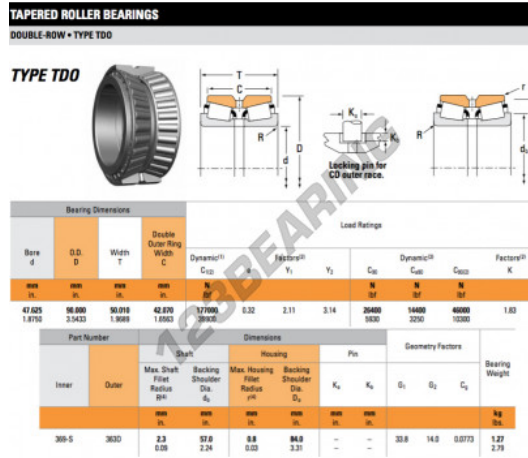

Tapered roller bearing 369-S-363D-TIMKEN - 369-S-363D-TIMKEN

<https://www.123bearing.co.uk/bearing-housing/roller-bearing/tapered/369-s-363d-timken>

PRODUCT FEATURES

Brand	TIMKEN
N° Ean13	3663952356051
Inside diameter	47.625 mm
Inside diameter	1 7/8" inch
Outside diameter	90 mm
Outside diameter	3.543" inch
Thickness	50.01 mm
Thickness	1 31/32" inch
Packaging	1