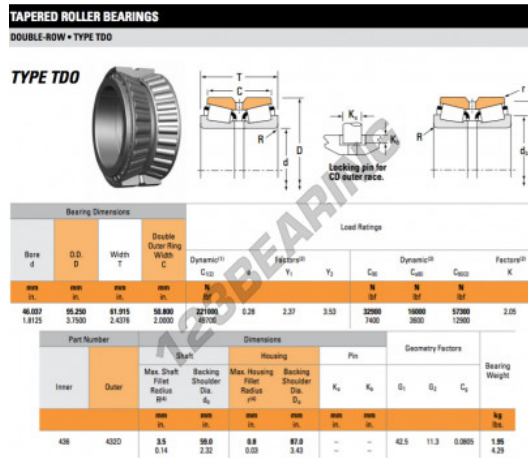

Tapered roller bearing 436-432D-TIMKEN - 436-432D-TIMKEN

<https://www.123bearing.co.uk/bearing-housing/roller-bearing/tapered/436-432d-timken>

PRODUCT FEATURES

Brand	TIMKEN
N° Ean13	3663952356037
Inside diameter	46.037 mm
Outside diameter	95.25 mm
Thickness	61.915 mm
Packaging	1