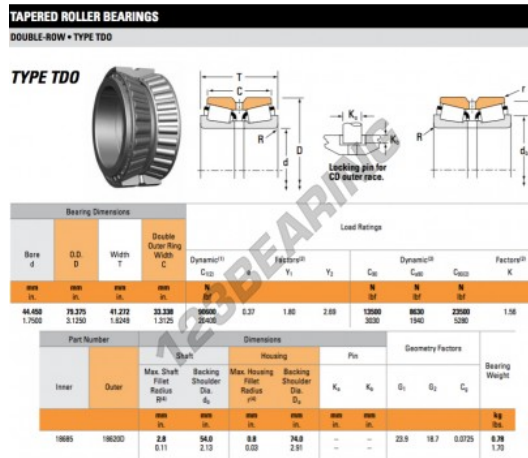

## Tapered roller bearing 18685-18620D-TIMKEN - 18685-18620D-TIMKEN

<https://www.123bearing.co.uk/bearing-housing/roller-bearing/tapered/18685-18620d-timken>

### PRODUCT FEATURES

Brand	TIMKEN
N° Ean13	3663952355788
Inside diameter	44.45 mm
Outside diameter	79.375 mm
Thickness	41.272 mm
Weight	780 g
Packaging	1

[contact@123bearing.co.uk](mailto:contact@123bearing.co.uk)