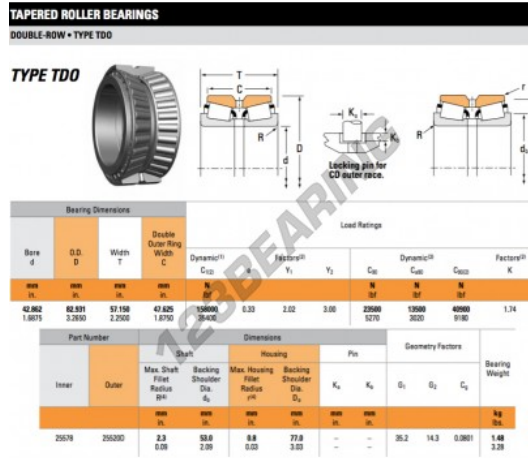

Tapered roller bearing 25578-25520D-TIMKEN - 25578-25520D-TIMKEN

<https://www.123bearing.co.uk/bearing-housing/roller-bearing/tapered/25578-25520d-timken>

PRODUCT FEATURES

Brand	TIMKEN
N° Ean13	3663952355771
Inside diameter	42.862 mm
Inside diameter	1 11/16" inch
Outside diameter	82.931 mm
Outside diameter	3.265" inch
Thickness	57.15 mm
Thickness	2 1/4" inch
Packaging	1