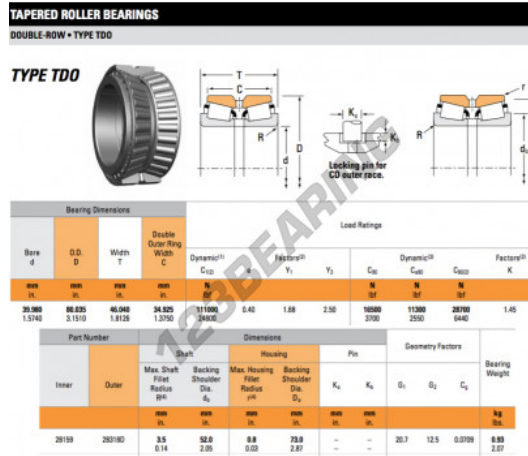

Tapered roller bearing 28159-28318D-TIMKEN - 28159-28318D-TIMKEN

<https://www.123bearing.co.uk/bearing-housing/roller-bearing/tapered/28159-28318d-timken>

PRODUCT FEATURES

Brand	TIMKEN
N° Ean13	3663952355689
Inside diameter	39.98 mm
Outside diameter	80.035 mm
Thickness	46.04 mm
Packaging	1