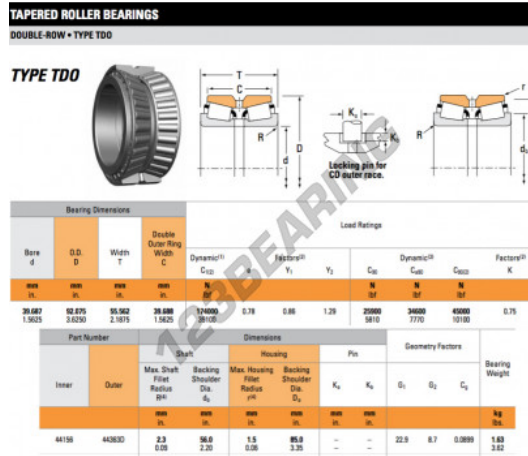

Tapered roller bearing 44156-44363D-TIMKEN - 44156-44363D-TIMKEN

<https://www.123bearing.co.uk/bearing-housing/roller-bearing/tapered/44156-44363d-timken>

PRODUCT FEATURES

Brand	TIMKEN
N° Ean13	3663952355672
Inside diameter	39.687 mm
Outside diameter	92.075 mm
Thickness	55.562 mm
Packaging	1