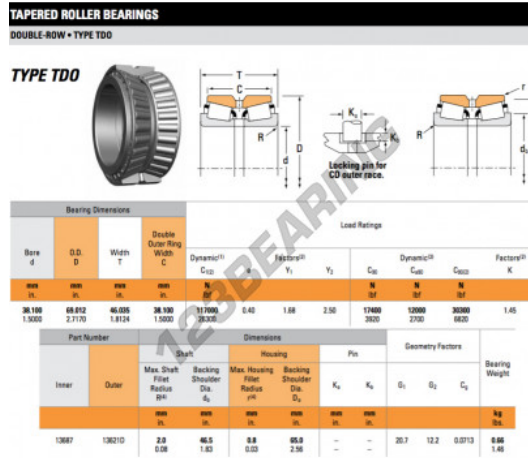

# Tapered roller bearing 13687-13621D-TIMKEN - 13687-13621D-TIMKEN

<https://www.123bearing.co.uk/bearing-housing/roller-bearing/tapered/13687-13621d-timken>

## PRODUCT FEATURES

Brand	TIMKEN
N° Ean13	3663952355207
Inside diameter	38.1 mm
Inside diameter	1 1/2" inch
Outside diameter	69.012 mm
Outside diameter	2.717" inch
Thickness	46.035 mm
Thickness	1 13/16" inch
Packaging	1