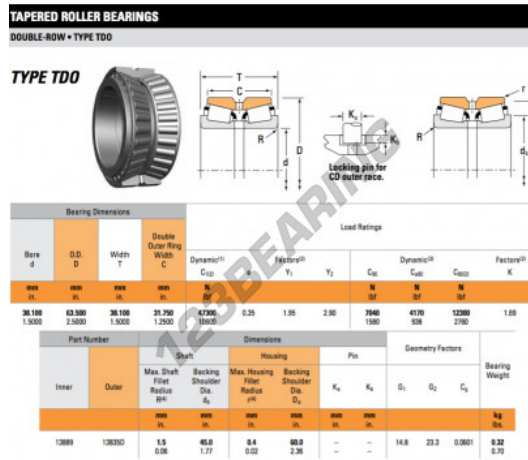

Tapered roller bearing 13889-13835D-TIMKEN - 13889-13835D-TIMKEN

<https://www.123bearing.co.uk/bearing-housing/roller-bearing/tapered/13889-13835d-timken>

PRODUCT FEATURES

Brand	TIMKEN
N° Ean13	3663952355184
Inside diameter	38.1 mm
Outside diameter	63.5 mm
Thickness	38.1 mm
Packaging	1