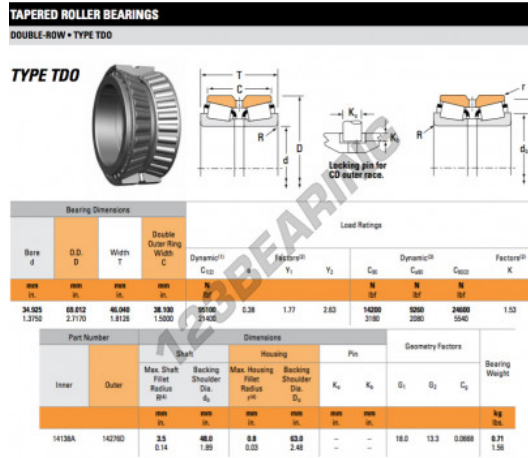

Tapered roller bearing 14138A-14276D-TIMKEN - 14138A-14276D-TIMKEN

<https://www.123bearing.co.uk/bearing-housing/roller-bearing/tapered/14138a-14276d-timken>

PRODUCT FEATURES

Brand	TIMKEN
N° Ean13	3663952355047
Inside diameter	34.925 mm
Outside diameter	69.012 mm
Thickness	46.04 mm
Packaging	1