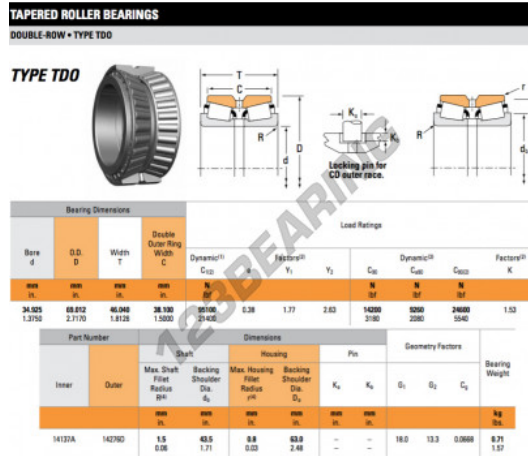

Tapered roller bearing 14137A-14276D-TIMKEN - 14137A-14276D-TIMKEN

<https://www.123bearing.co.uk/bearing-housing/roller-bearing/tapered/14137a-14276d-timken>

PRODUCT FEATURES

| | |
|------------------|---------------|
| Brand | TIMKEN |
| N° Ean13 | 3663952355030 |
| Inside diameter | 34.925 mm |
| Outside diameter | 69.012 mm |
| Thickness | 46.04 mm |
| Packaging | 1 |