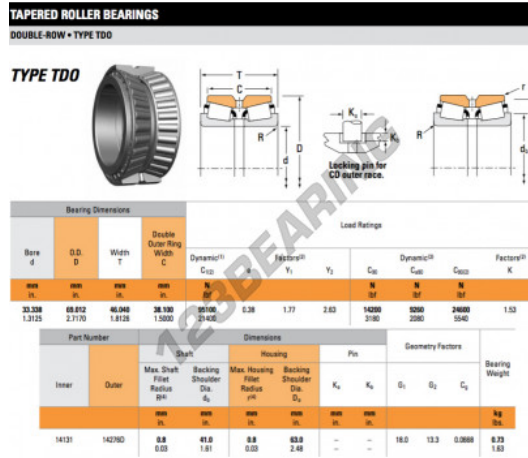

Tapered roller bearing 14131-14276D-TIMKEN - 14131-14276D-TIMKEN

<https://www.123bearing.co.uk/bearing-housing/roller-bearing/tapered/14131-14276d-timken>

PRODUCT FEATURES

Brand	TIMKEN
N° Ean13	3663952354972
Inside diameter	33.338 mm
Outside diameter	69.012 mm
Thickness	46.04 mm
Packaging	1