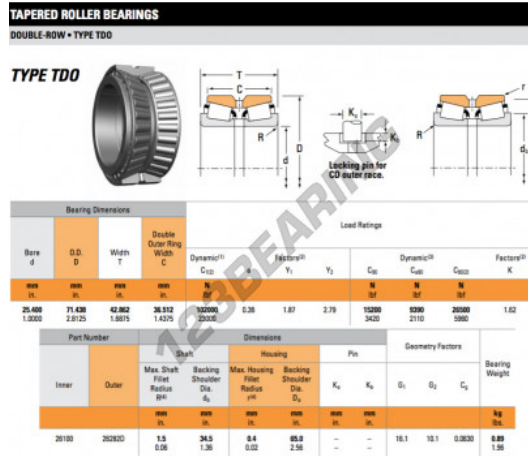

# Tapered roller bearing 26100-26282D-TIMKEN - 26100-26282D-TIMKEN

<https://www.123bearing.co.uk/bearing-housing/roller-bearing/tapered/26100-26282d-timken>

## PRODUCT FEATURES

Brand	TIMKEN
N° Ean13	3663952354538
Inside diameter	25.4 mm
Inside diameter	1" inch
Outside diameter	71.438 mm
Outside diameter	2 13/16" inch
Thickness	42.862 mm
Thickness	1 11/16" inch
Packaging	1