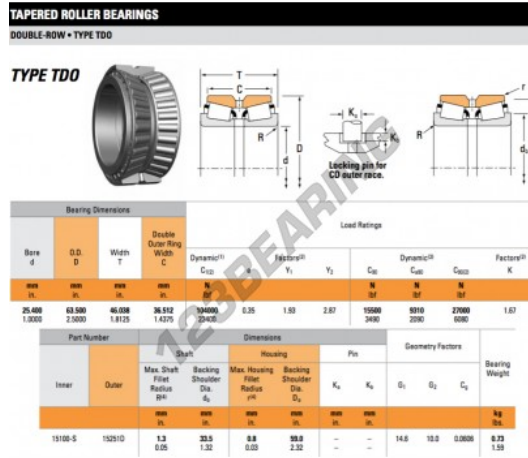

# Tapered roller bearing 15100-S-15251D-TIMKEN - 15100-S-15251D-TIMKEN

<https://www.123bearing.co.uk/bearing-housing/roller-bearing/tapered/15100-s-15251d-timken>

## PRODUCT FEATURES

Brand	TIMKEN
N° Ean13	3663952354521
Inside diameter	25.4 mm
Outside diameter	63.5 mm
Thickness	46.038 mm
Packaging	1

[contact@123bearing.co.uk](mailto:contact@123bearing.co.uk)

02038 087 274